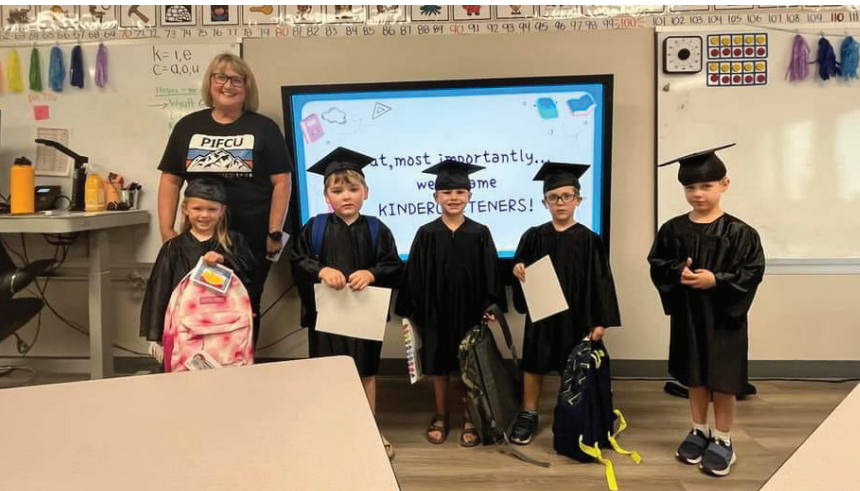

TCUW Kindergarten Readiness Program

We are honored to be a part of Twin County United Way's commitment to support children from cradle to career. P1FCU has sponsored the Kindergarten Readiness Program for the past several years. This year, the five-week kindergarten program included students from Lewiston, Clarkston, Asotin, and Lapwai. Our Community Development team was on hand to congratulate the graduates of this year's program.